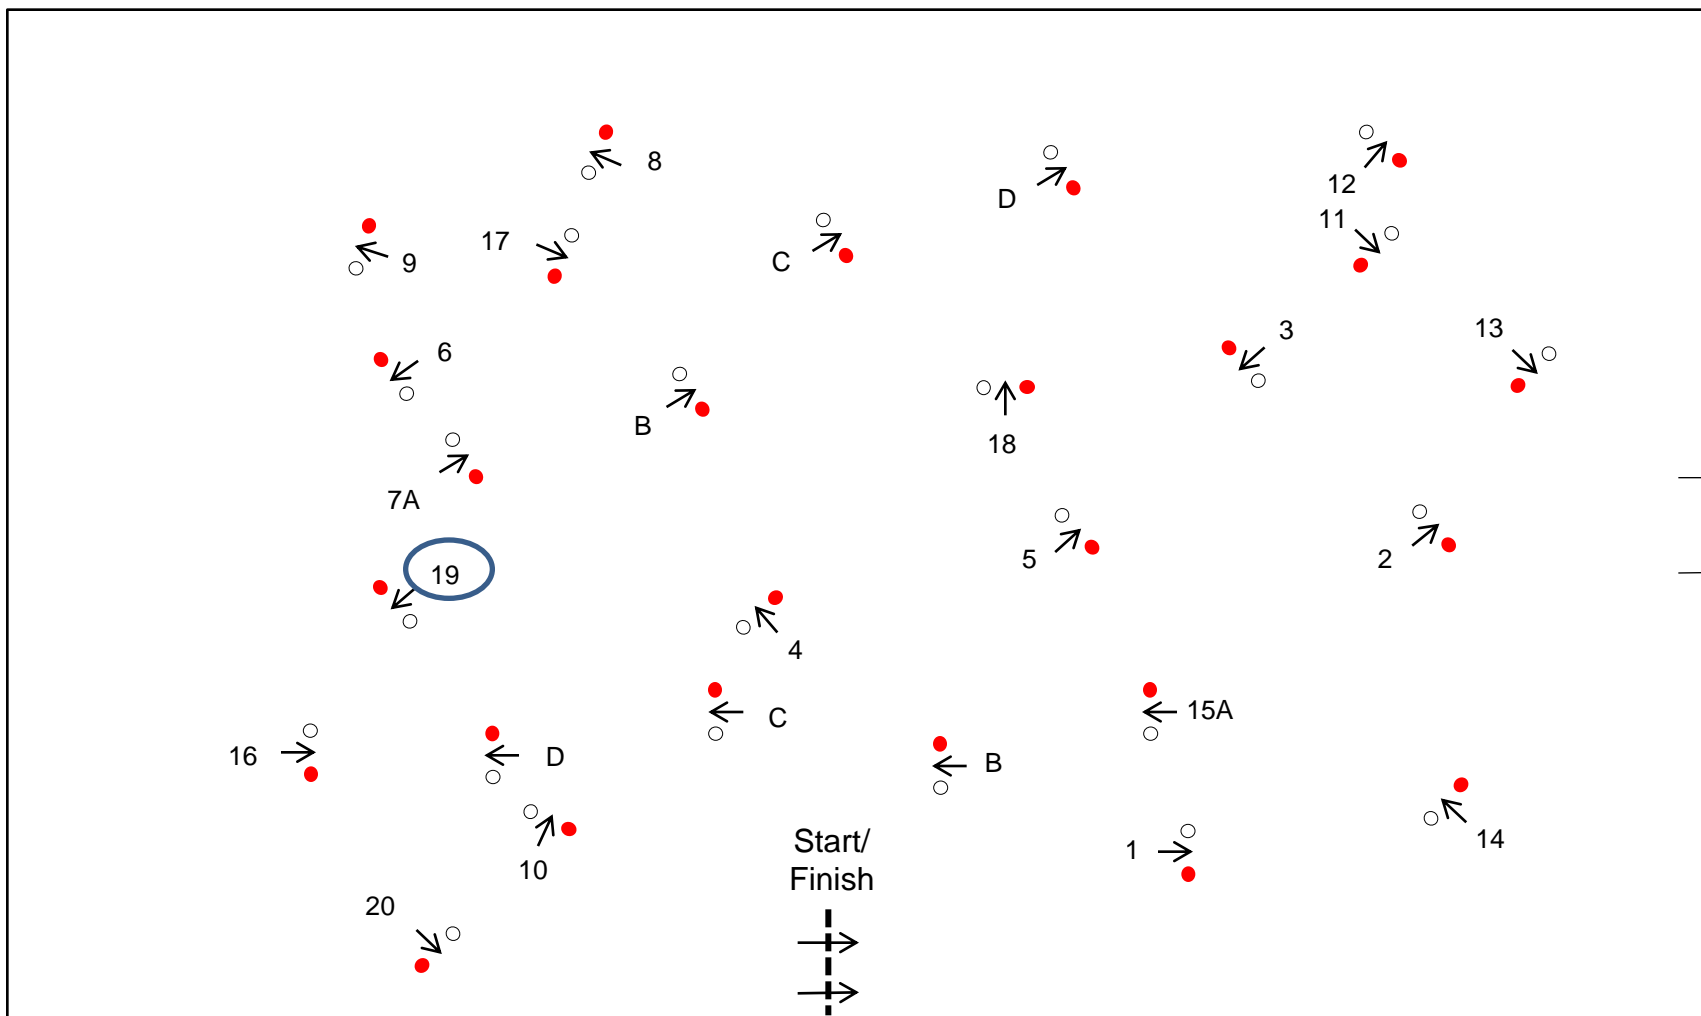

# CAI3\* Lähden

International competition against the clock P2

Sunday, August 14th, 2016

Pony Pairs Speed: 250m/M Length: 740 mtr.

Time allowed: 178 sec

Width: 160 cm

Obstacles: 1 - 20 ○ = - 5 cm

Jury